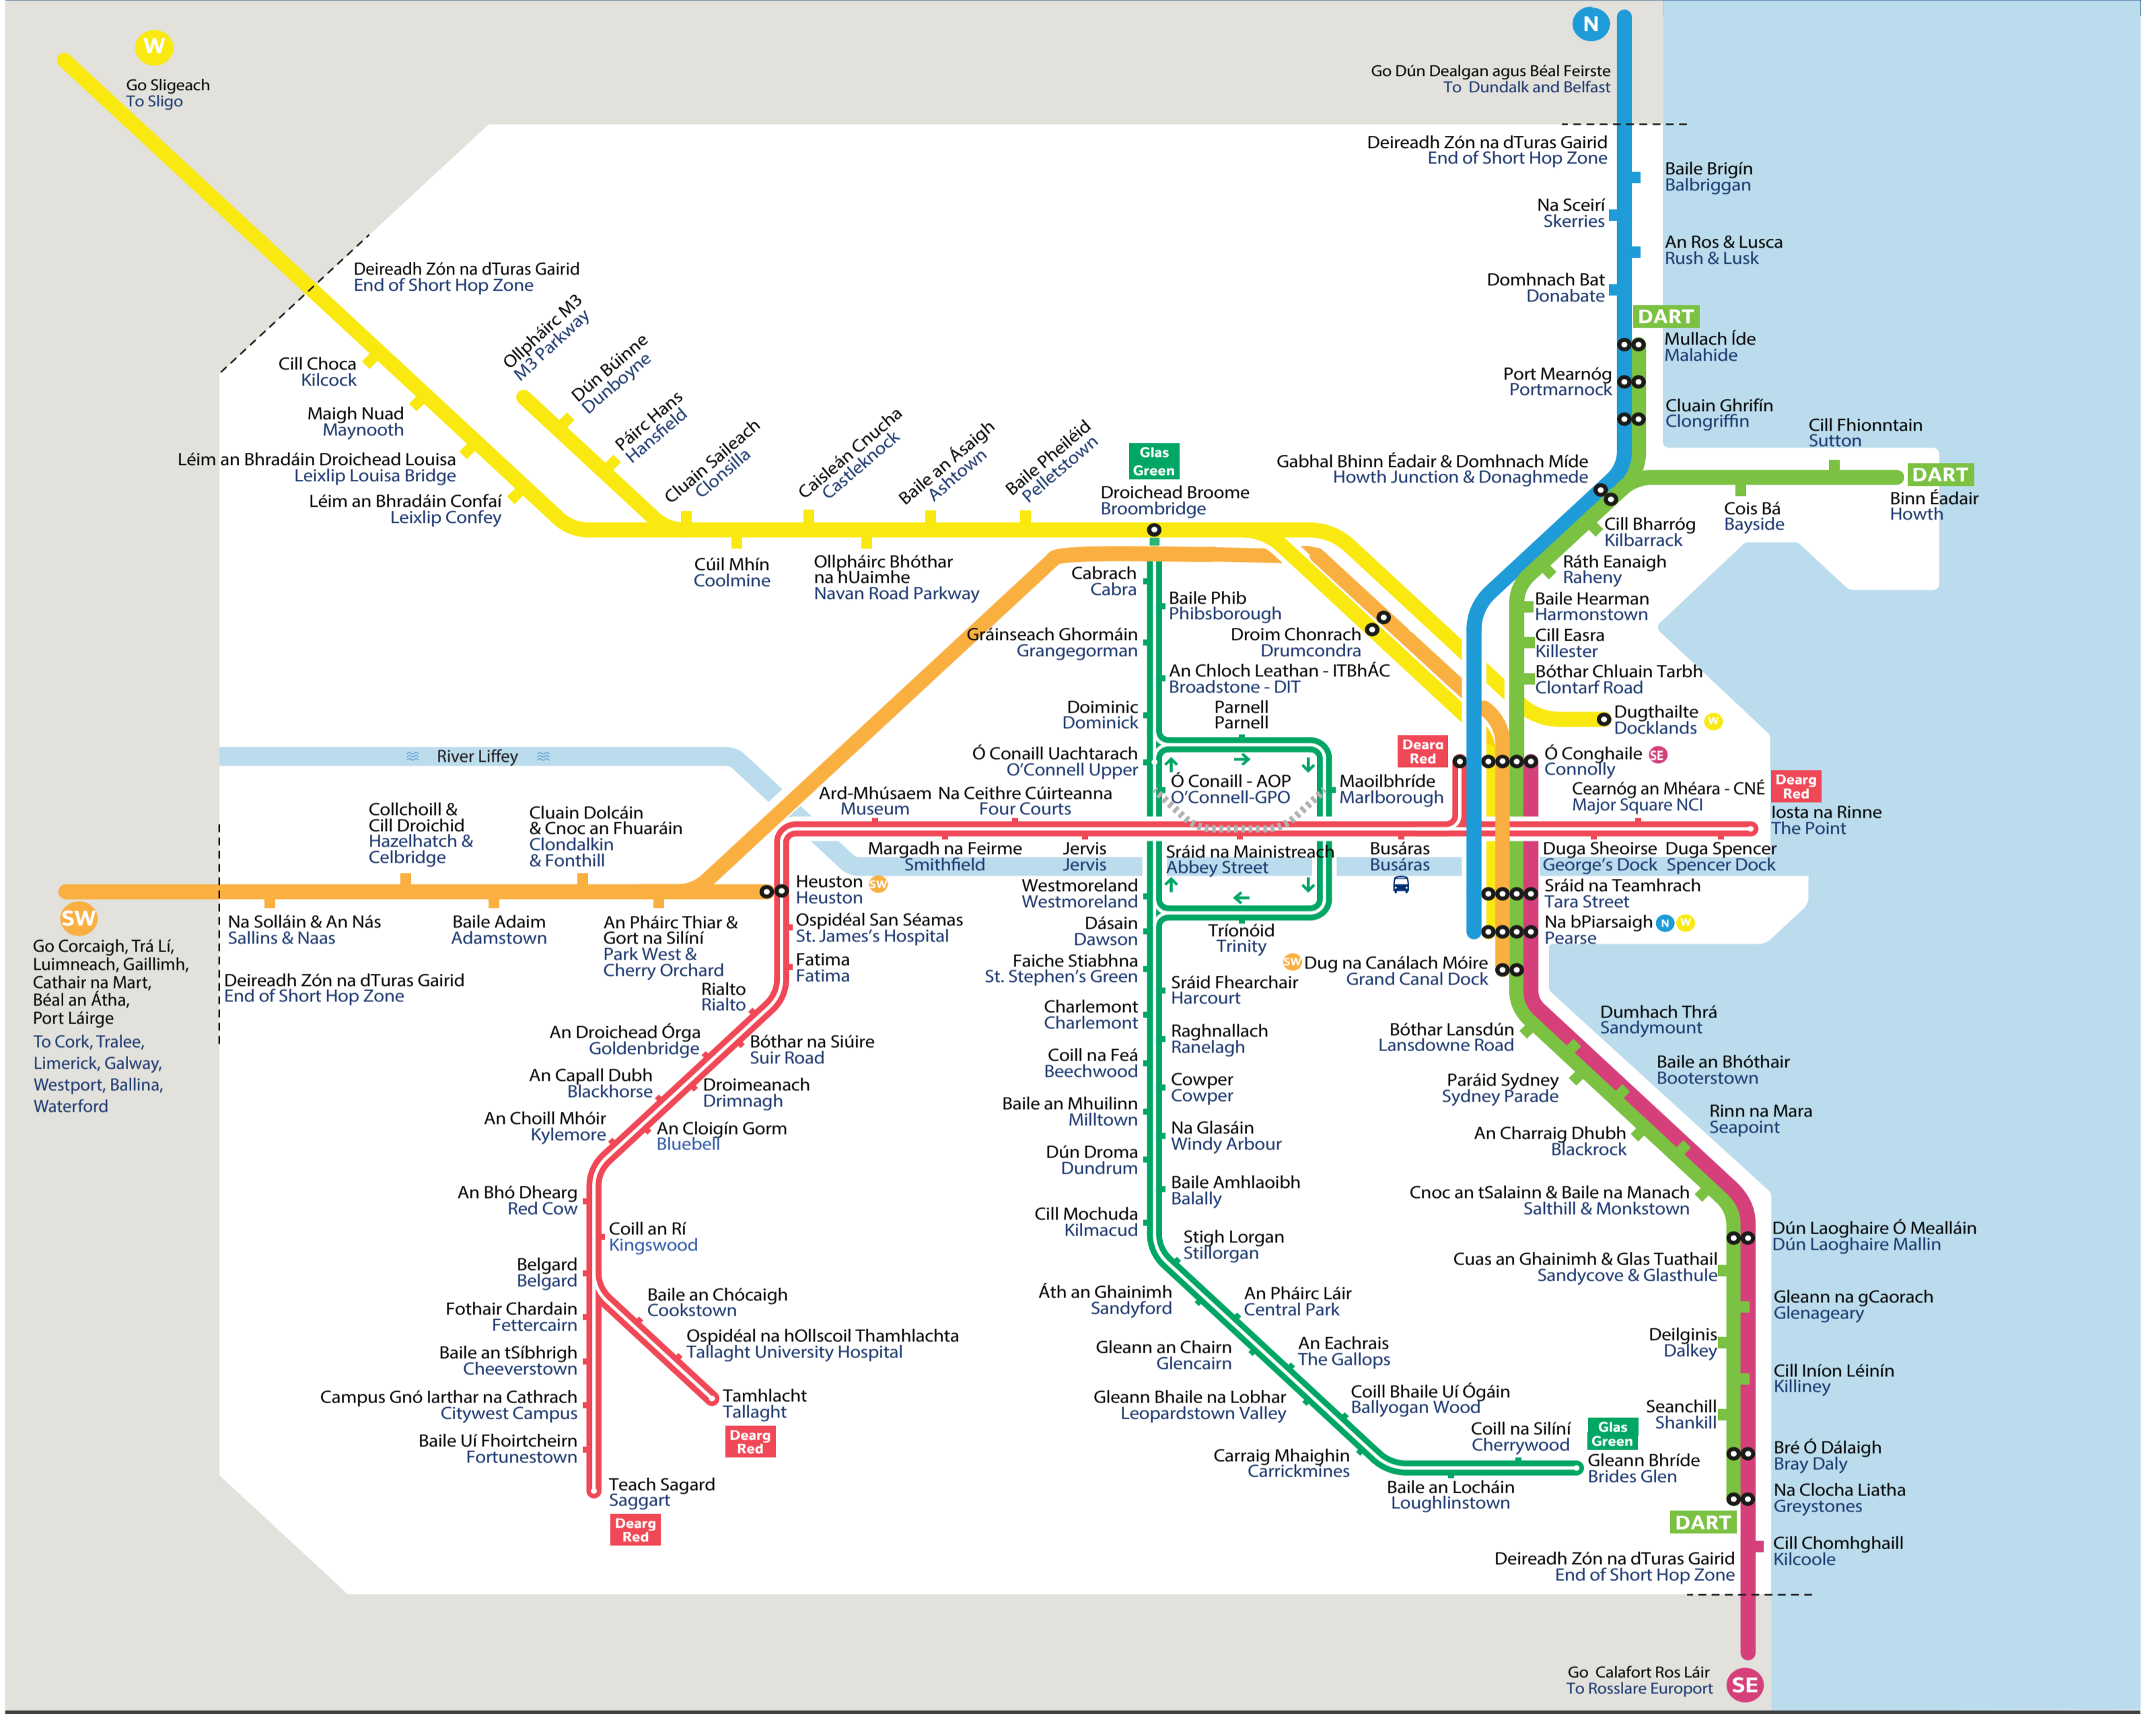

Gréasán Traenach agus Tramanna Train and Tram Network

Iarnród Éireann
Irish Rail

- DART** Traein Train
- SE** An tOirdheisceart South Eastern
- N** An Tuaisceart Northern
- W** An tIarthar Western
- SW** An tIardheisceart South Western
- Deirge Red** Líne Dhearg Luas - Tram Luas Red Line - Tram
- Glas Green** Líne Glas Luas - Tram Luas Green Line - Tram
- Stad Traenach / Tram** Train/Tram Stop
- Stad Idirnasctha** Interconnection Stop
- Ceangal Siúil** Walking Connection
- Busáras Stáisiún Bus Réigiúnach** Busáras Regional Bus Station

Aip Journey Planner
Chun turas iompair phoiblí ar bith
ar oileán na hÉireann a phleanáil
faigh an aip Journey Planner.

Journey Planner App
To plan any journey by public
transport on the island of Ireland
get the Journey Planner App.

Aip Real Time Ireland
Chun am na chéad seirbhíse eile
ón áit seo a fháil faigh an aip Real
Time Ireland.

Real Time Ireland App
To find out the time of the next
service from here get the Real
Time Ireland App.